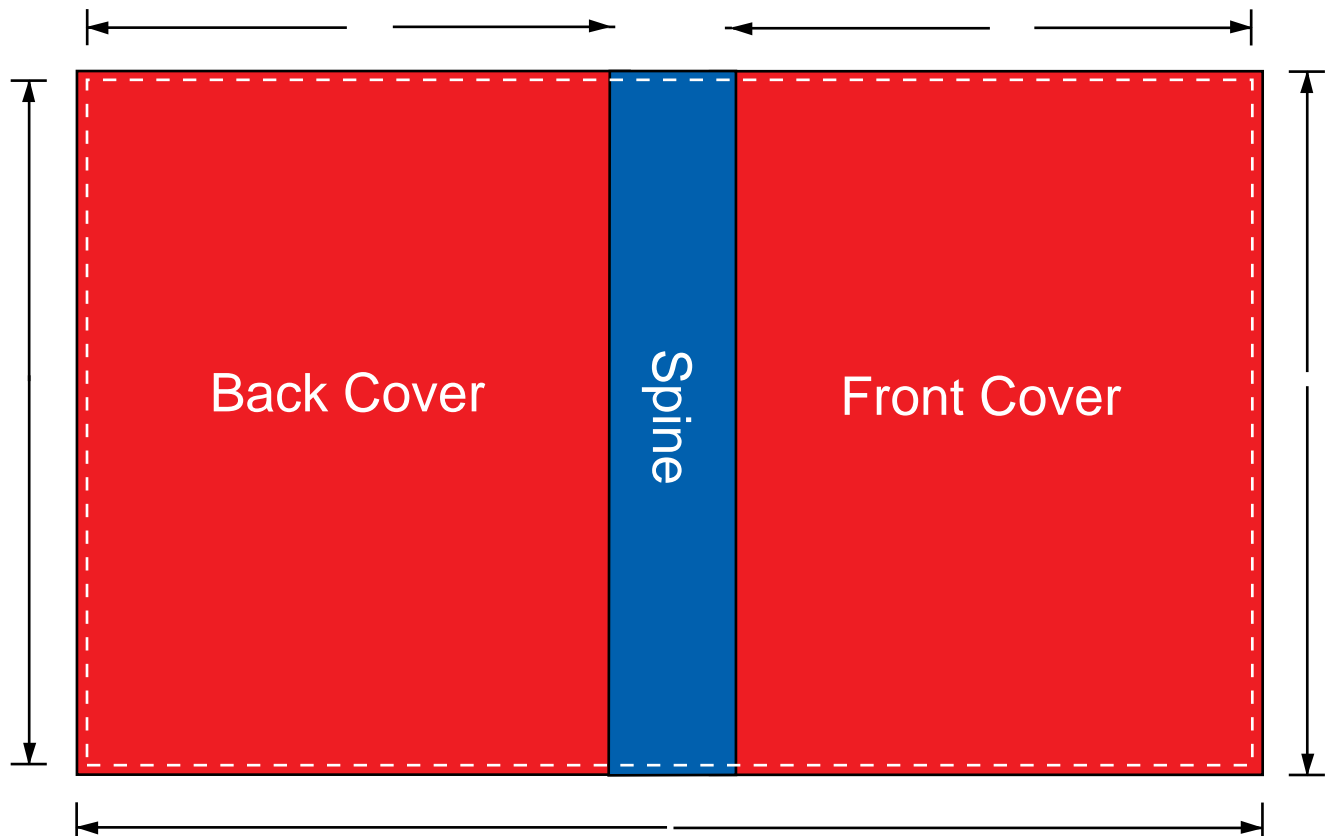

Perfect Bound Cover Diagram

Fill in your information into the form and your measurements will be automatically calculated.

Trim Width

Trim Height

Paper Stock

Number of Pages

Bleed

Please choose one of the eight Keystone paper options from the drop down list.

40# Uncoated

50# Uncoated

60# Uncoated

70# Uncoated

80# Uncoated

100# Uncoated

70# Coated

80# Coated

Past the dashed lines indicate bleed - - - - -

Unless your document is white, bleed will need to be added. Please add .125 around the entire document. This added bleed area is to ensure that the image prints to the edge. This area will be cut off.