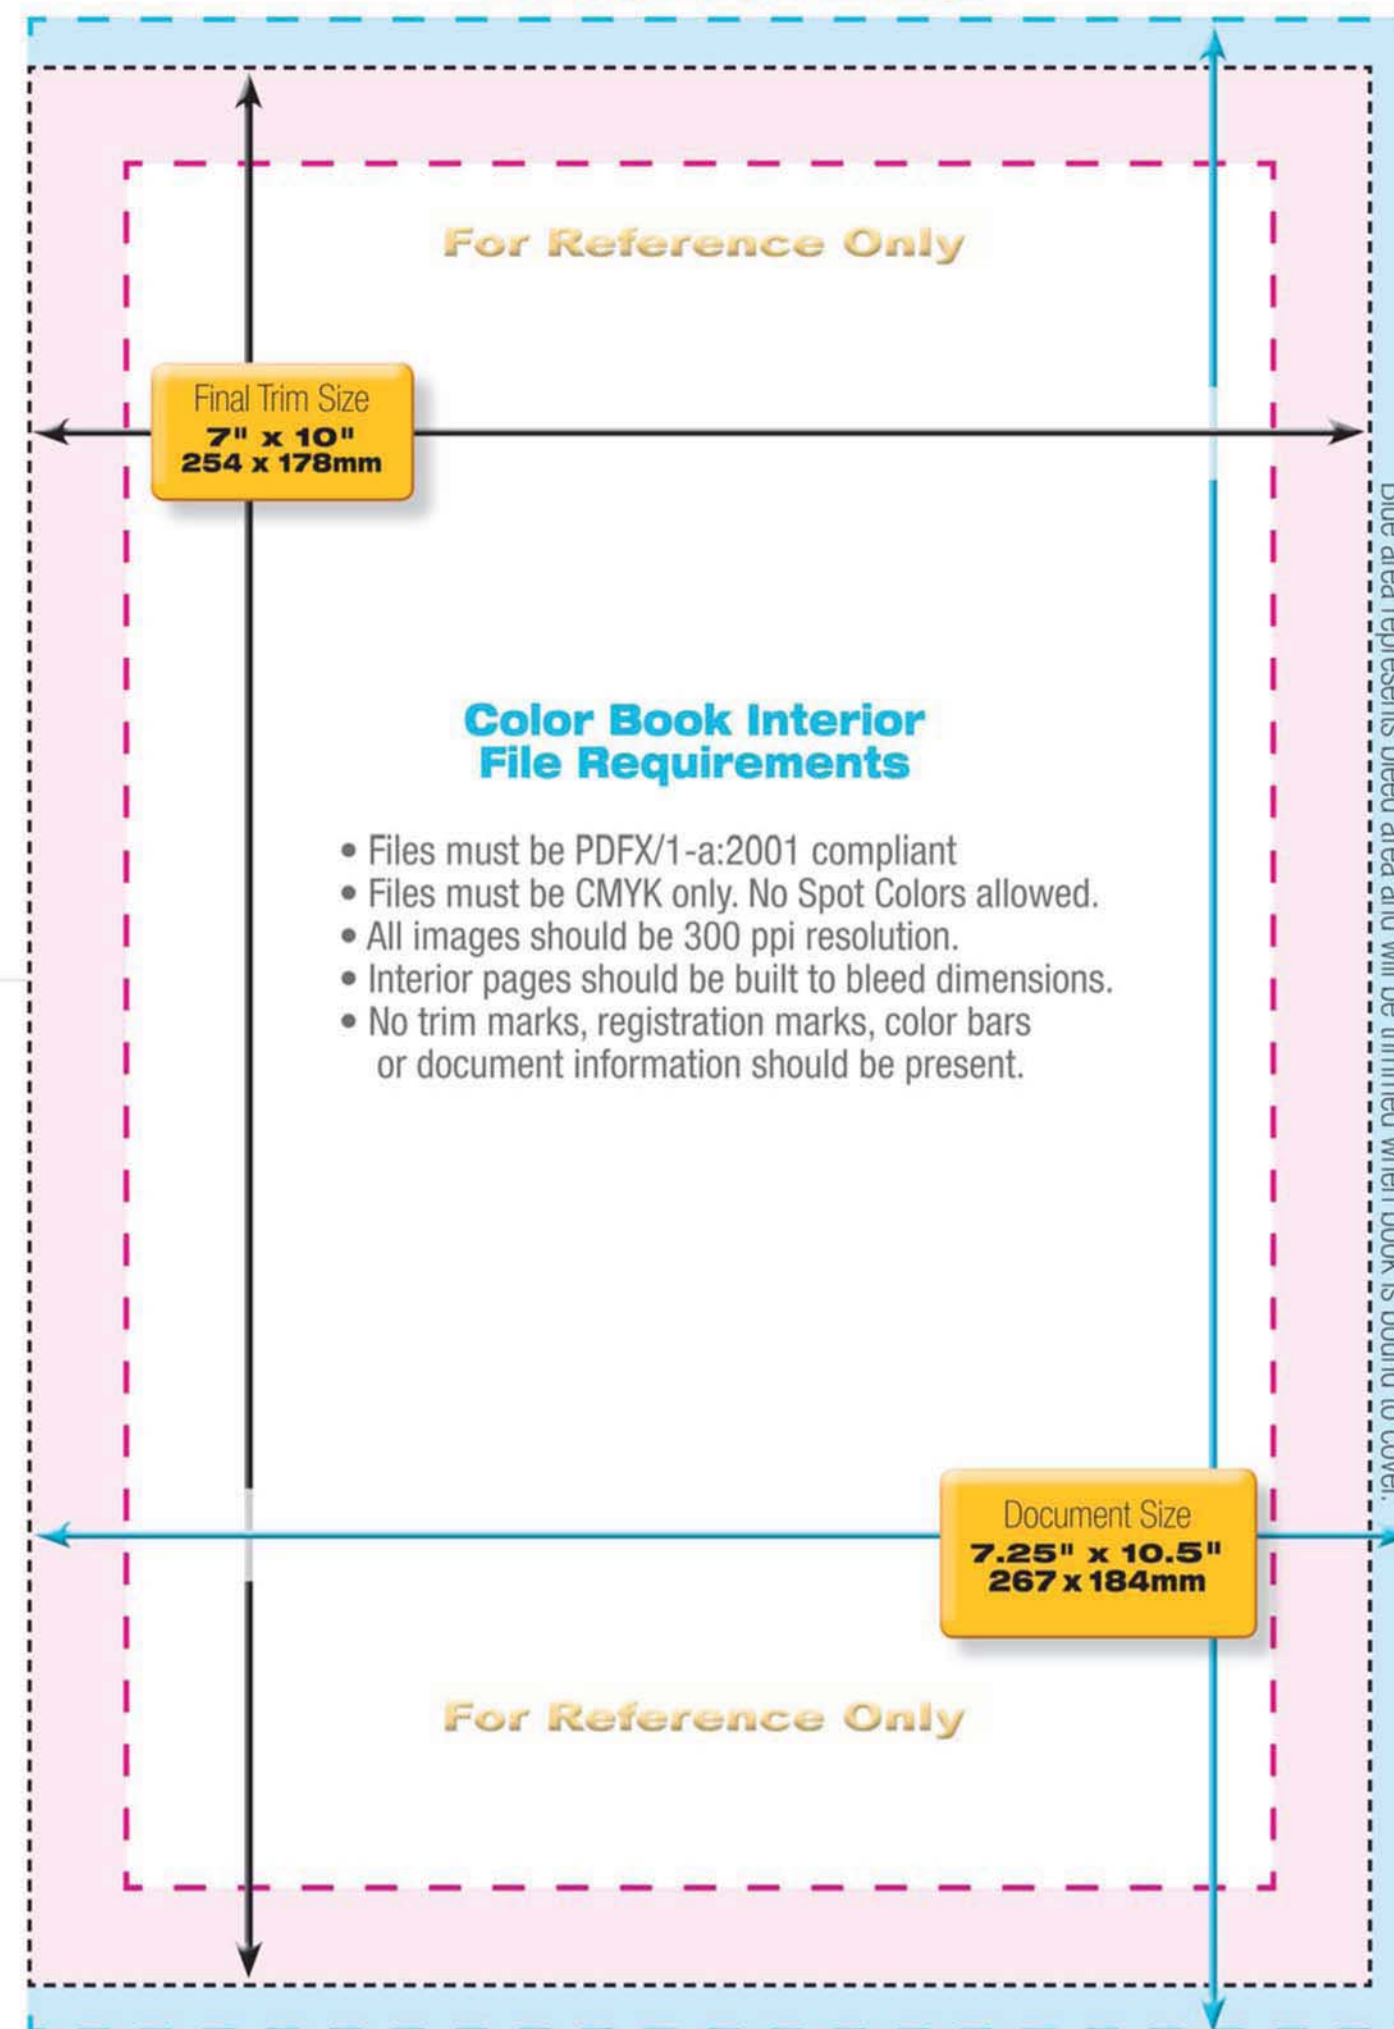

KD PRESS

Saddle Stitch Color Book Interior Template

Saddle Stitch
7.00" x 10.00"
254 x 178mm

Even Pages (left-hand page)

Odd Pages (right-hand page)

For Reference Only