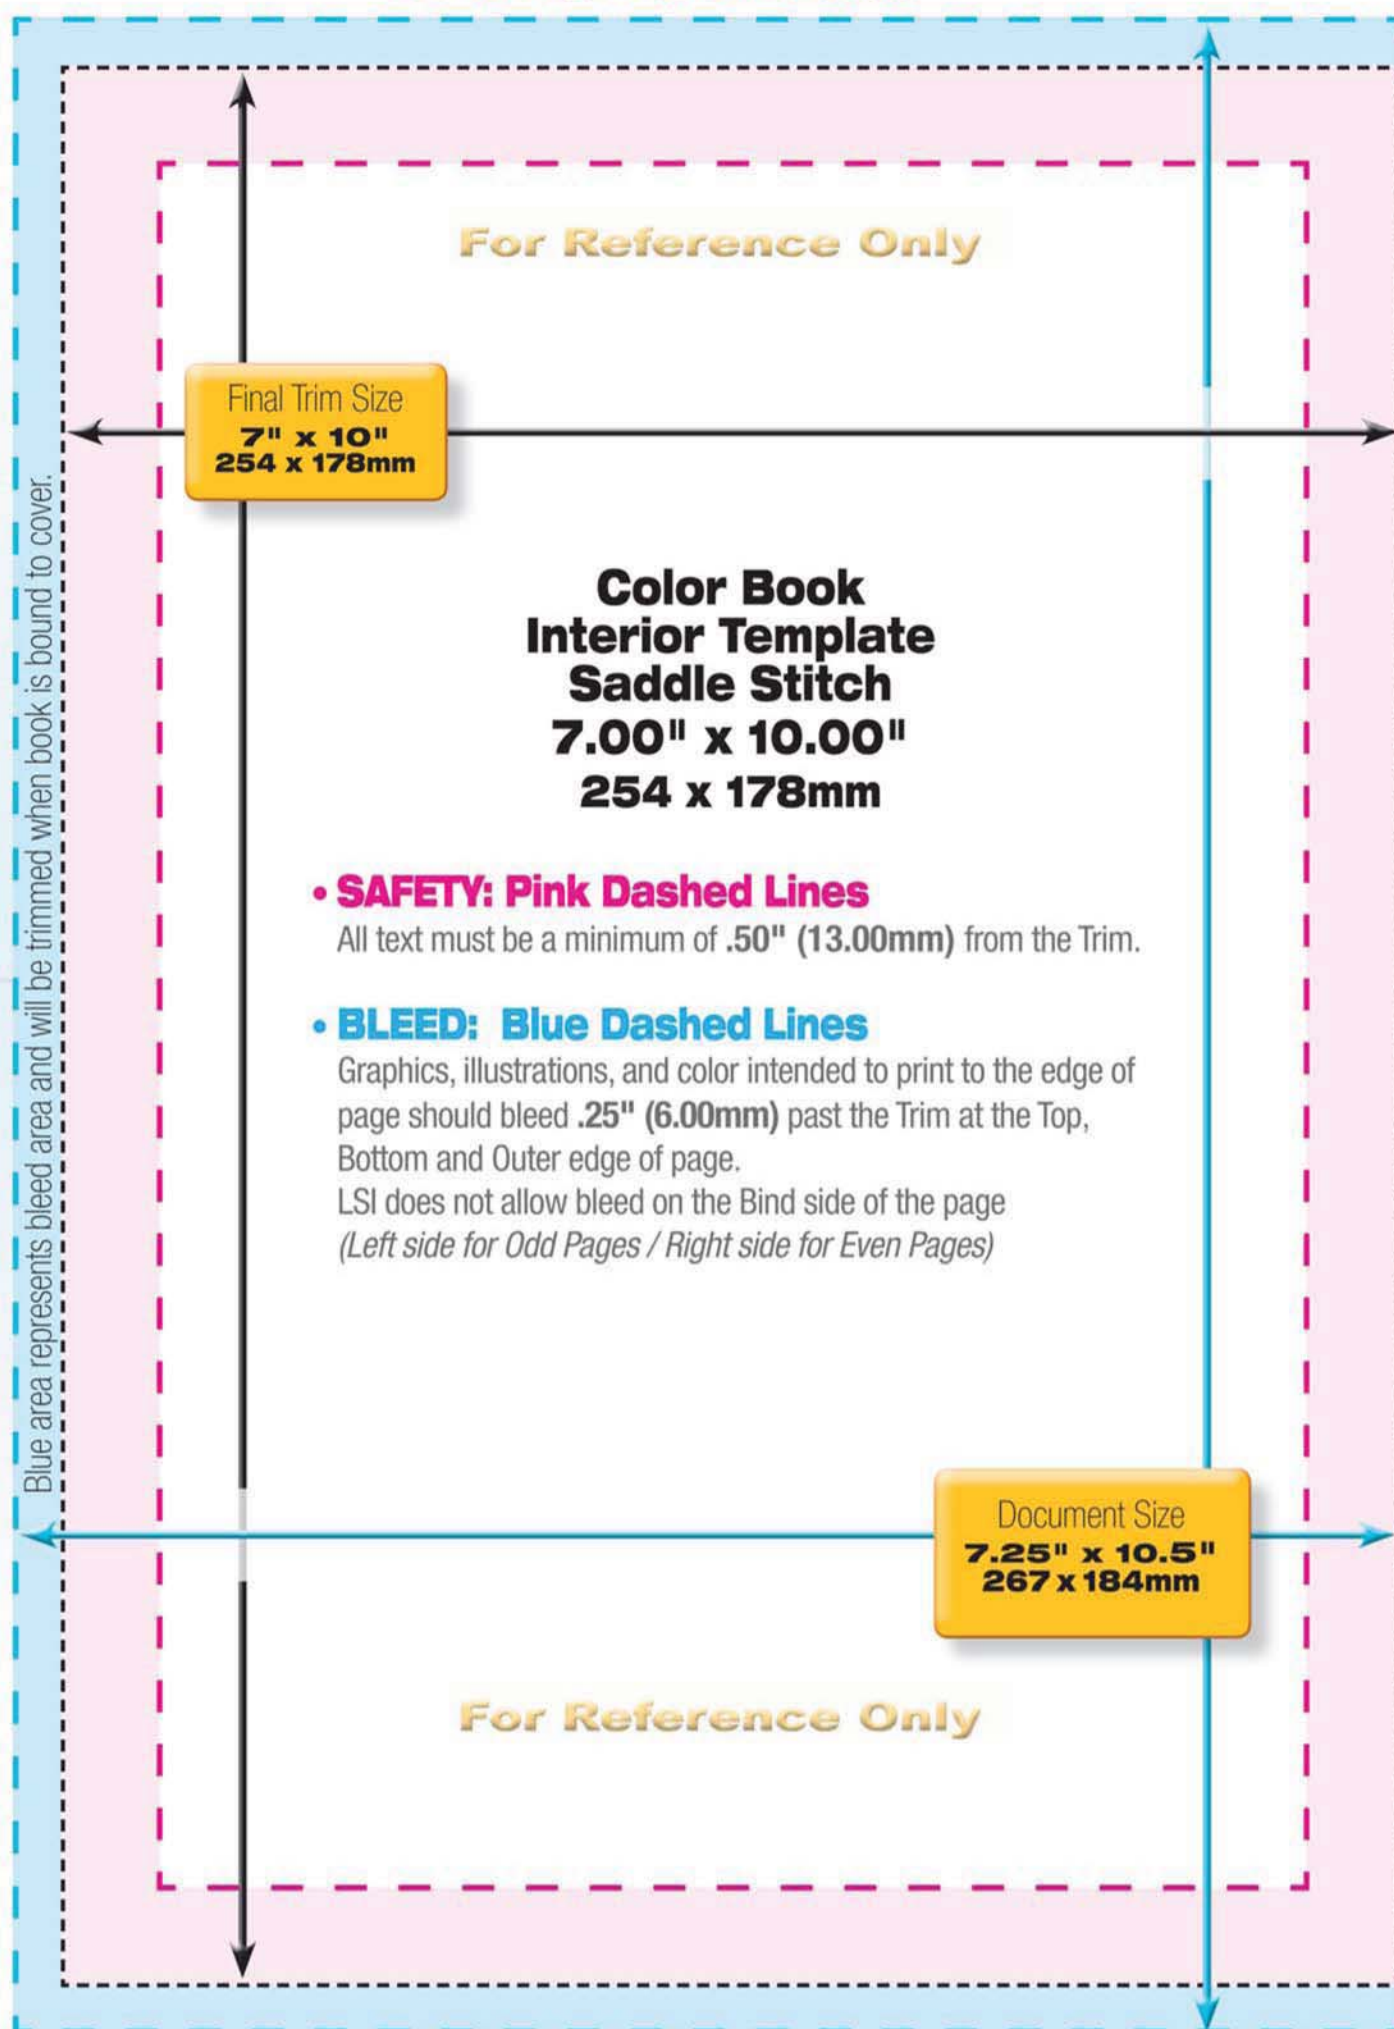

KD PRESS

Saddle Stitch Color Book Interior Template

Saddle Stitch
7.00" x 10.00"
254 x 178mm

Even Pages (left-hand page)

Odd Pages (right-hand page)

For Reference Only